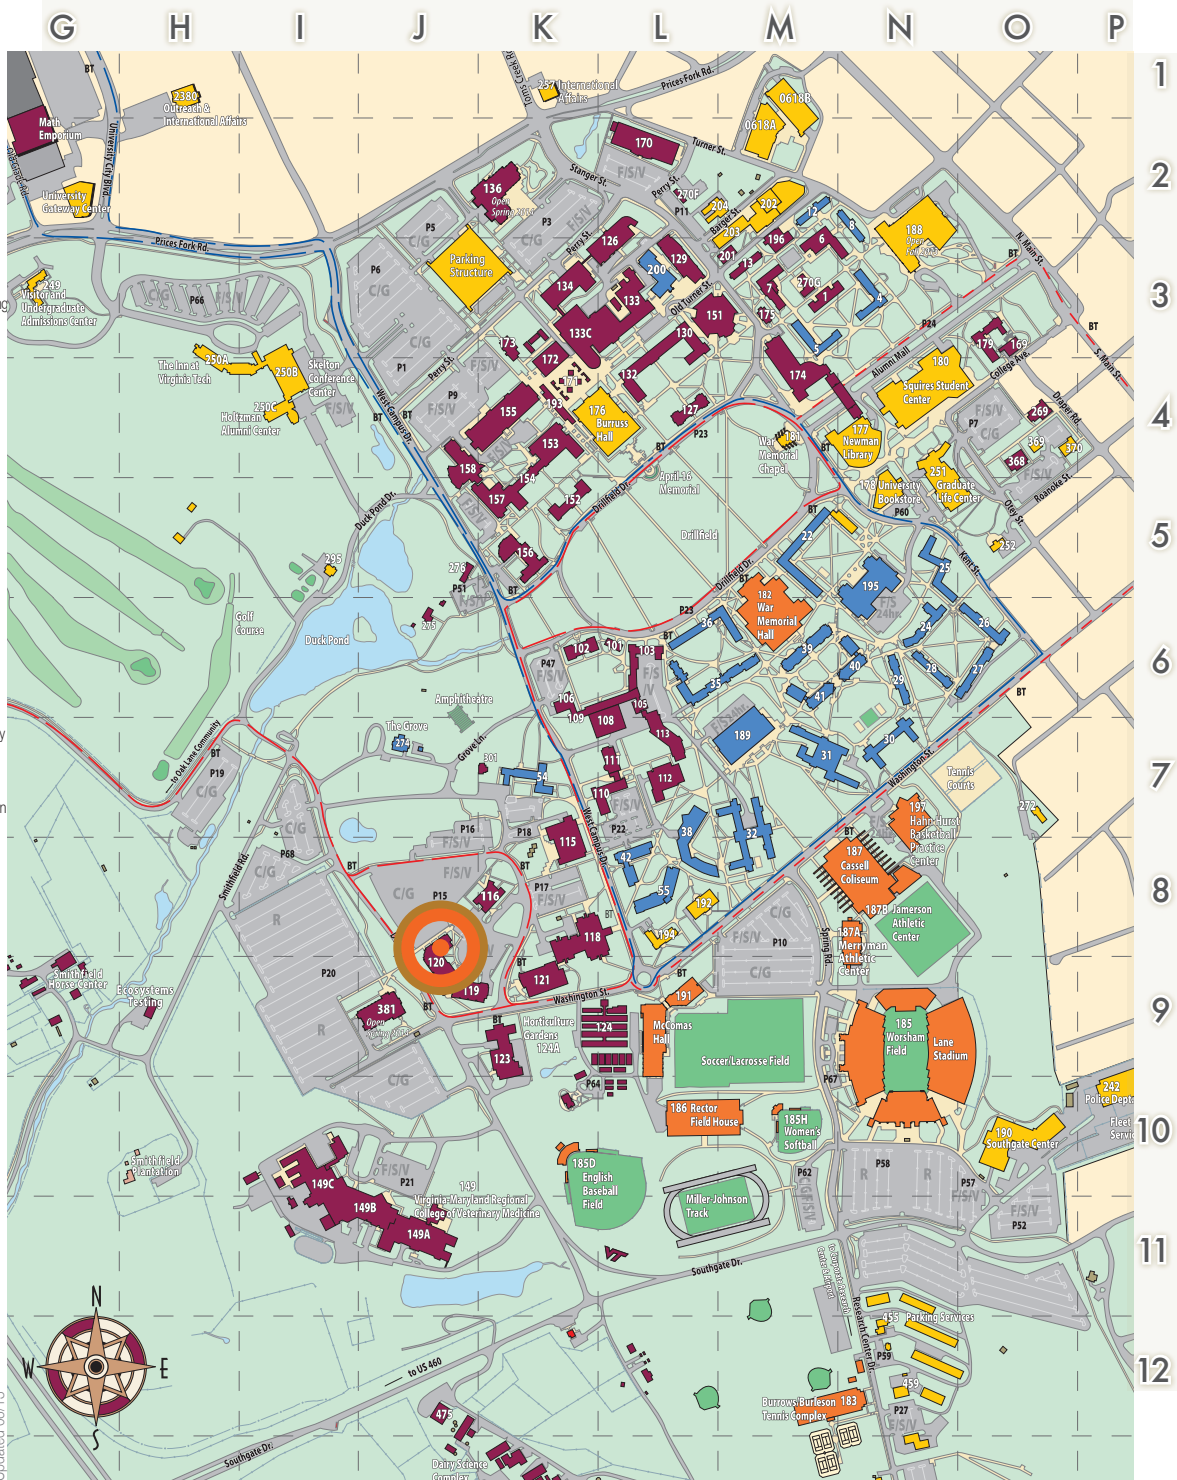

**Alphabetical Key Street Addresses next page**

K-7	109	Agnew Hall
M-2	204	Air Conditioning Plant
M-8	33	Ambler Johnston Hall - East Wing
M-8	32	Ambler Johnston Hall - West Wing
O-4	368	Architecture Annex
O-4	269	Armory
M-2	196	Art and Design Learning Center
O-6	26	Barringer Hall
J-9	119	Bioinformatics Facility Phase 1
J-9	120	Bioinformatics Facility Phase 2
K-3	173	Bishop-Favaro Hall
M-3	5	Brodie Hall
L-2	270F	Building 270F (VPAS-IT)
M-3	270G	Building 270G (Coll. of Sci. Admin Building)
K-4	171	Burchard Hall
L-4	176	Burruss Hall
L-6	37	Campbell Hall - East Wing
L-6	36	Campbell Hall - Main Wing
N-8	187	Cassell Coliseum
N-2	188	Center For The Arts
L-7	112	Cheatham Hall
L-8	38	Cochrane Hall
K-3	172	Cowgill Hall
O-7	272	Cranwell International Center
K-5	156	Davidson Hall
K-4	155	Derring Hall
M-7	189	Dietrick Hall
L-2	126	Durham Hall
M-5	23	Eggleston Hall - East Wing
M-5	21	Eggleston Hall - Main Wing
M-5	22	Eggleston Hall - West Wing
L-7	110	Engel Hall
K-10	185D	English Baseball Field
J-12	475	Etgen Dairy Pavilion
M-3	13	Femoyer Hall
P-10	240	Fleet Services
J-9	123	Food Science and Technology Laboratory
L-7	111	Frain Biotechnology Center
K-4	193	G. Burke Johnston Student Center
I-5	295	Golf Course Club House
O-5	251	Graduate Life Center at Donaldson Brown
L-9	124	Greenhouse
O-10	241	Grounds Building (Central Stores)
J-4	158	Hahn Hall - North Wing
K-5	157	Hahn Hall - South Wing
N-7	197	Hahn-Hurst Basketball Practice Facility
K-3	133C	Hancock Hall
L-8	42	Harper Hall
N-12	459	Health & Safety Building
O-3	179	Henderson Hall
K-7	54	Hillcrest Hall
L-3	130	Holden Hall
H-4	250A	Holtzman Alumni Center
J-9	381	Human & Agricultural Biosciences Bldg 1
L-6	103	Hutcheson Hall
K-8	116	ICTAS II
N-12	183	Indoor Tennis Courts
N-6	187C	Jamerson Athletic Center
N-8	28	Johnson Hall
L-3	129	Kelly Hall [Formerly ICTAS]
M-3	1	Lane Hall
N-9	185	Lane Stadium
L-7	113	Latham Hall
L-3	200	Lavery Hall
N-7	30	Lee Hall
M-3	175	Liberal Arts Building
K-9	121	Life Sciences I Facility
K-8	118	Litton-Reaves Hall
M-3	7	Major Williams Hall
M-3	151	McBryde Hall
L-9	191	McComas Hall
O-4	369	Media Annex
P-4	370	Media Building
N-8	187A	Merryman Athletic Facility
O-6	27	Miles Hall
M-2	203	Military Building / Laundry
N-2	8	Monteith Hall
L-8	55	New Hall West
N-6	40	New Residence Hall East - Payne Site
N-6	24	Newman Hall
N-4	177	Newman Library
L-4	132	Norris Hall
M-2	618A	North End Center
M-1	618B	North End Center Garage
N-6	29	O'Shaughnessy Hall
M-3	201	Old Security Building
N-5	195	Owens Hall
K-4	153	Pamplin Hall
N-12	455	Parking Services
L-4	127	Patton Hall
M-6	39	Payne Hall
M-6	41	Peddrew-Yates Residence Hall
P-10	242	Police Department
M-2	202	Power House
K-6	102	Price Hall
M-7	31	Pritchard Hall
L-3	133	Randolph Hall
N-3	4	Rasche Hall
L-10	186	Rector Field House
K-5	154	Robeson Hall
L-6	101	Sandy Hall
K-6	106	Saunders Hall
L-7	108	Seltz Hall
N-2	6	Shanks Hall
K-2	136	Signature Engineering Building
M-6	35	Slusher Hall
L-8	194	Smith Career Center
L-6	105	Smyth Hall
J-6	275	Solitude
O-10	190	Southgate Center
N-4	180	Squires Student Center
P-10	242	Sterrett Center
L-8	192	Student Services Building
L-2	170	Surge Space Building
J-7	274	The Grove (President's House)
O-3	169	Theater 101
M-2	12	Thomas Hall
M-4	174	Torgersen Hall
N-5	178	University Bookstore
O-5	252	University Club
N-5	25	Vawter Hall
J-11	140	Vet Med Phase 1
G-3	249	Visitors & Undergraduate Admissions Center
K-7	301	Wallace Annex
K-8	115	Wallace Hall
M-4	181	War Memorial Chapel
M-6	182	War Memorial Gymnasium
K-3	134	Whittemore Hall
K-5	152	Williams Hall
M-10	185H	Women's Softball Field
J-5	276	Wright House